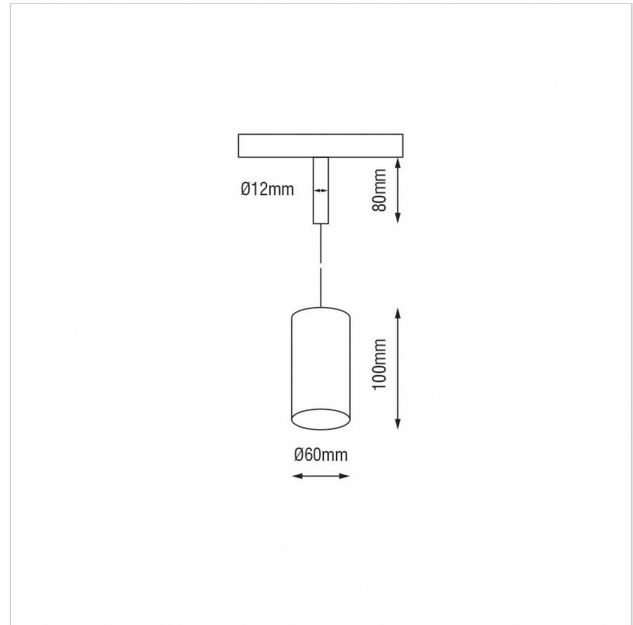

Dea Vesta-Q S

SKU	: Q502DW94040BMF0
Housing material	: Aluminum Die Cast
Luminaire Color	: White
Optic	: Reflector
Reflector Color	: Black Matt
Power supply	: included 48V DC/DC converter ON/OFF
Luminaire dimension	: Ø60mm
Cut out dimension	: N/A
Luminous Flux (lm)	: 810 lm
LED power	: N/A
System power	: 10.5W
System efficiency	: 77lm/W
Beam angle (°)	: 40°
CCT (K)	: 4000K
CRI	: 90
Chromaticity tolerance	: 3 MacAdam
Mains Voltage	: 48V DC
EI. Class	: Class III
Lifetime	: 50000h
IP rating	: IP20
Net. Weight	: 0,5 kg
Warranty	: 5Y

All rated values @ ambient temperature of 25° C. Electric and photometric values are initially subject to a tolerance of +/- 10%. Tolerance of color temperature +/- 150K. Technical data can change without prior notice.