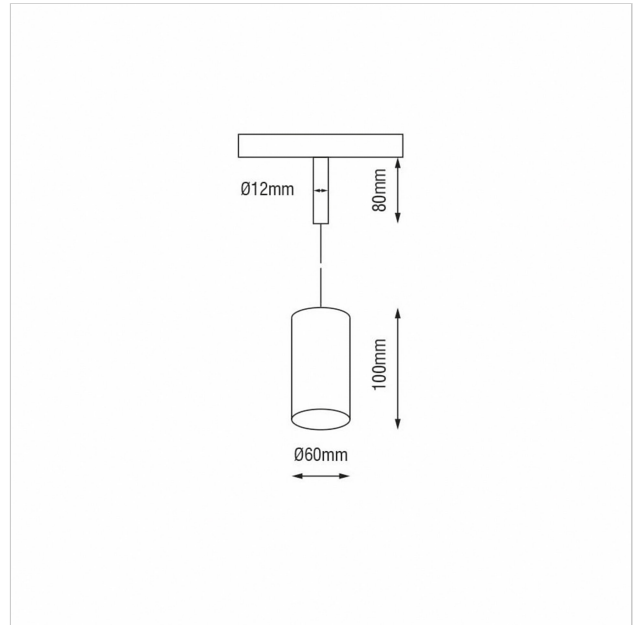

Dea Vesta-Q S

SKU	: Q502DW92740COF0
Housing material	: Aluminum Die Cast
Luminaire Color	: White
Optic	: Reflector
Reflector Color	: Copper
Power supply	: included 48V DC/DC converter ON/OFF
Luminaire dimension	: Ø60mm
Cut out dimension	: N/A
Luminous Flux (lm)	: 790 lm
LED power	: N/A
System power	: 10.5W
System efficiency	: 75lm/W
Beam angle (°)	: 40°
CCT (K)	: 2700K
CRI	: 90
Chromaticity tolerance	: 3 MacAdam
Mains Voltage	: 48V DC
EI. Class	: Class III
Lifetime	: 50000h
IP rating	: IP20
Net. Weight	: 0,5 kg
Warranty	: 5Y

All rated values @ ambient temperature of 25° C. Electric and photometric values are initially subject to a tolerance of +/- 10%. Tolerance of color temperature +/- 150K. Technical data can change without prior notice.