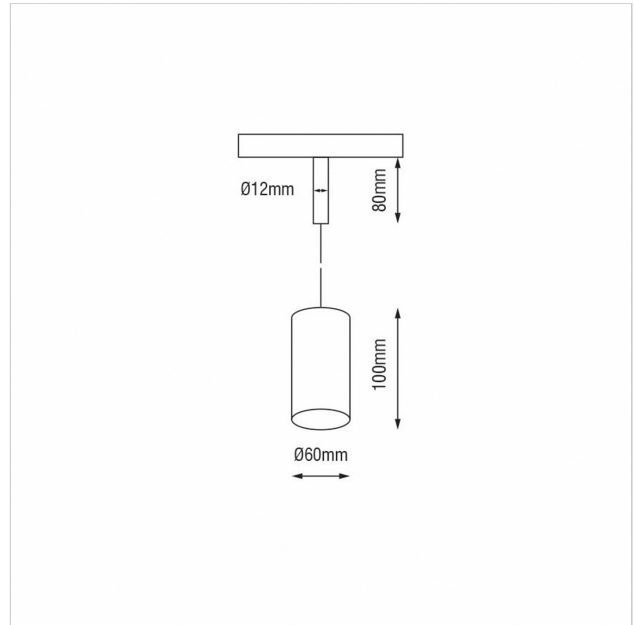

Dea Vesta-Q S

SKU	: Q502DW93040COF0
Housing material	: Aluminum Die Cast
Luminaire Color	: White
Optic	: Reflector
Reflector Color	: Copper
Power supply	: included 48V DC/DC converter ON/OFF
Luminaire dimension	: Ø60mm
Cut out dimension	: N/A
Luminous Flux (lm)	: 800 lm
LED power	: N/A
System power	: 10.5W
System efficiency	: 76lm/W
Beam angle (°)	: 40°
CCT (K)	: 3000K
CRI	: 90
Chromaticity tolerance	: 3 MacAdam
Mains Voltage	: 48V DC
EI. Class	: Class III
Lifetime	: 50000h
IP rating	: IP20
Net. Weight	: 0,5 kg
Warranty	: 5Y