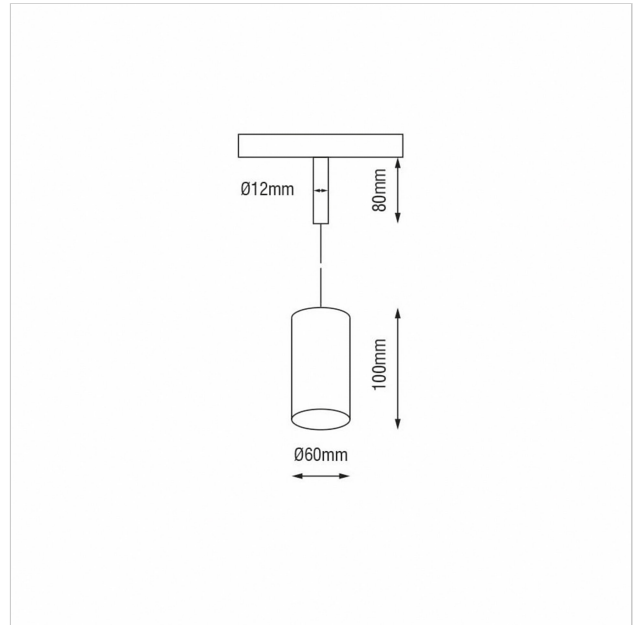

Dea Vesta-Q S

SKU	: Q502DW94040SGF0
Housing material	: Aluminum Die Cast
Luminaire Color	: White
Optic	: Reflector
Reflector Color	: Silver High Gloss
Power supply	: included 48V DC/DC converter ON/OFF
Luminaire dimension	: Ø60mm
Cut out dimension	: N/A
Luminous Flux (lm)	: 810 lm
LED power	: N/A
System power	: 10.5W
System efficiency	: 77lm/W
Beam angle (°)	: 40°
CCT (K)	: 4000K
CRI	: 90
Chromaticity tolerance	: 3 MacAdam
Mains Voltage	: 48V DC
EI. Class	: Class III
Lifetime	: 50000h
IP rating	: IP20
Net. Weight	: 0,5 kg
Warranty	: 5Y

All rated values @ ambient temperature of 25° C. Electric and photometric values are initially subject to a tolerance of +/- 10%. Tolerance of color temperature +/- 150K. Technical data can change without prior notice.