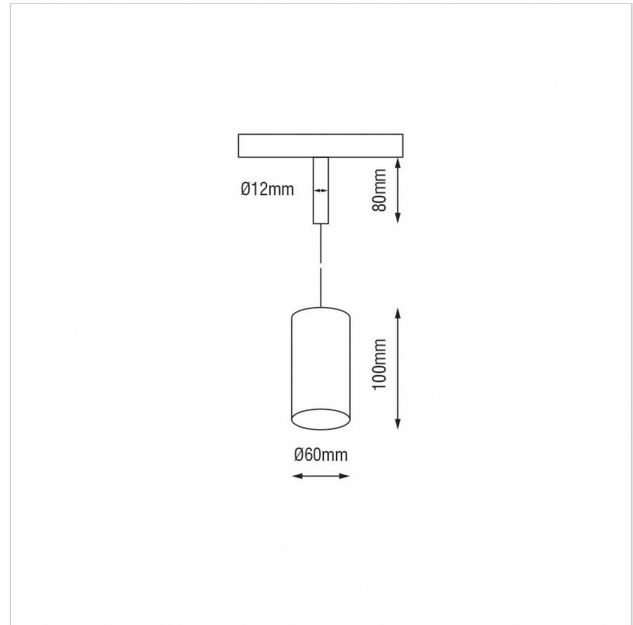

Dea Vesta-Q S

SKU	: Q502DW94040COF0
Housing material	: Aluminum Die Cast
Luminaire Color	: White
Optic	: Reflector
Reflector Color	: Copper
Power supply	: included 48V DC/DC converter ON/OFF
Luminaire dimension	: Ø60mm
Cut out dimension	: N/A
Luminous Flux (lm)	: 810 lm
LED power	: N/A
System power	: 10.5W
System efficiency	: 77lm/W
Beam angle (°)	: 40°
CCT (K)	: 4000K
CRI	: 90
Chromaticity tolerance	: 3 MacAdam
Mains Voltage	: 48V DC
EI. Class	: Class III
Lifetime	: 50000h
IP rating	: IP20
Net. Weight	: 0,5 kg
Warranty	: 5Y

All rated values @ ambient temperature of 25° C. Electric and photometric values are initially subject to a tolerance of +/- 10%. Tolerance of color temperature +/- 150K. Technical data can change without prior notice.