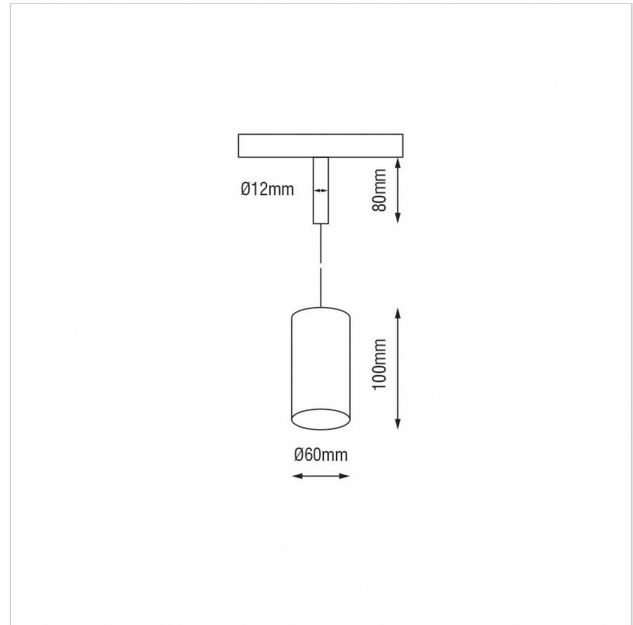

Dea Vesta-Q S

SKU	: Q502DW92740BGF0
Housing material	: Aluminum Die Cast
Luminaire Color	: White
Optic	: Reflector
Reflector Color	: Black High Gloss
Power supply	: included 48V DC/DC converter ON/OFF
Luminaire dimension	: Ø60mm
Cut out dimension	: N/A
Luminous Flux (lm)	: 790 lm
LED power	: N/A
System power	: 10.5W
System efficiency	: 75lm/W
Beam angle (°)	: 40°
CCT (K)	: 2700K
CRI	: 90
Chromaticity tolerance	: 3 MacAdam
Mains Voltage	: 48V DC
EI. Class	: Class III
Lifetime	: 50000h
IP rating	: IP20
Net. Weight	: 0,5 kg
Warranty	: 5Y

All rated values @ ambient temperature of 25° C. Electric and photometric values are initially subject to a tolerance of +/- 10%. Tolerance of color temperature +/- 150K. Technical data can change without prior notice.