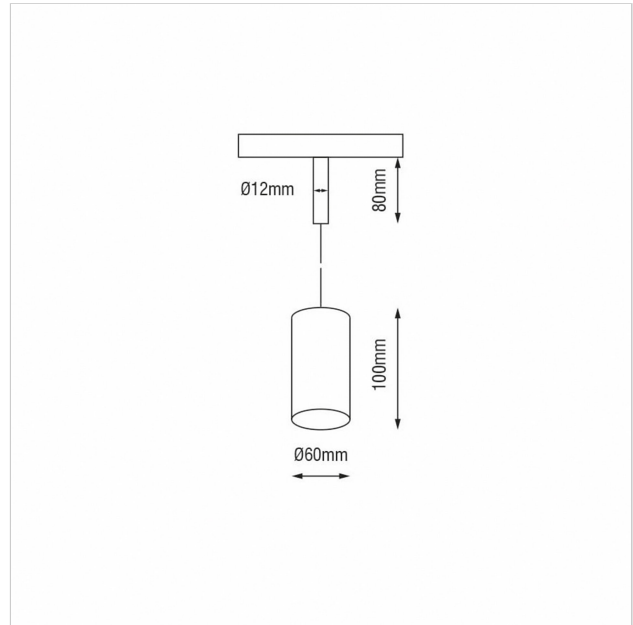

Dea Vesta-Q S

SKU	: Q502DW94040BGF0
Housing material	: Aluminum Die Cast
Luminaire Color	: White
Optic	: Reflector
Reflector Color	: Black High Gloss
Power supply	: included 48V DC/DC converter ON/OFF
Luminaire dimension	: Ø60mm
Cut out dimension	: N/A
Luminous Flux (lm)	: 810 lm
LED power	: N/A
System power	: 10.5W
System efficiency	: 77lm/W
Beam angle (°)	: 40°
CCT (K)	: 4000K
CRI	: 90
Chromaticity tolerance	: 3 MacAdam
Mains Voltage	: 48V DC
EI. Class	: Class III
Lifetime	: 50000h
IP rating	: IP20
Net. Weight	: 0,5 kg
Warranty	: 5Y

All rated values @ ambient temperature of 25° C. Electric and photometric values are initially subject to a tolerance of +/- 10%. Tolerance of color temperature +/- 150K. Technical data can change without prior notice.