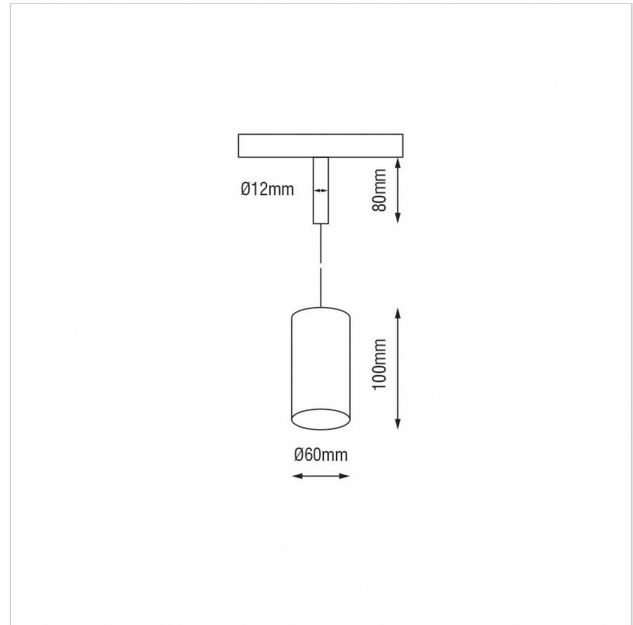

# Dea Vesta-Q S

<b>SKU</b>	: Q502DW92740WHF0
<b>Housing material</b>	: Aluminum Die Cast
<b>Luminaire Color</b>	: White
<b>Optic</b>	: Reflector
<b>Reflector Color</b>	: White
<b>Power supply</b>	: included 48V DC/DC converter ON/OFF
<b>Luminaire dimension</b>	: Ø60mm
<b>Cut out dimension</b>	: N/A
<b>Luminous Flux (lm)</b>	: 790 lm
<b>LED power</b>	: N/A
<b>System power</b>	: 10.5W
<b>System efficiency</b>	: 75lm/W
<b>Beam angle (°)</b>	: 40°
<b>CCT (K)</b>	: 2700K
<b>CRI</b>	: 90
<b>Chromaticity tolerance</b>	: 3 MacAdam
<b>Mains Voltage</b>	: 48V DC
<b>EI. Class</b>	: Class III
<b>Lifetime</b>	: 50000h
<b>IP rating</b>	: IP20
<b>Net. Weight</b>	: 0,5 kg
<b>Warranty</b>	: 5Y

---

All rated values @ ambient temperature of 25° C. Electric and photometric values are initially subject to a tolerance of +/- 10%. Tolerance of color temperature +/- 150K. Technical data can change without prior notice.