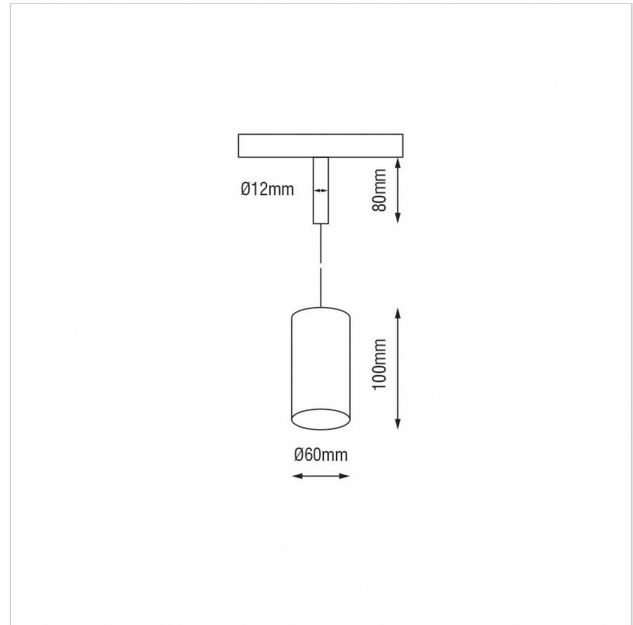

Dea Vesta-Q S

SKU	: Q502DW92740CHF0
Housing material	: Aluminum Die Cast
Luminaire Color	: White
Optic	: Reflector
Reflector Color	: Chrome
Power supply	: included 48V DC/DC converter ON/OFF
Luminaire dimension	: Ø60mm
Cut out dimension	: N/A
Luminous Flux (lm)	: 790 lm
LED power	: N/A
System power	: 10.5W
System efficiency	: 75lm/W
Beam angle (°)	: 40°
CCT (K)	: 2700K
CRI	: 90
Chromaticity tolerance	: 3 MacAdam
Mains Voltage	: 48V DC
EI. Class	: Class III
Lifetime	: 50000h
IP rating	: IP20
Net. Weight	: 0,5 kg
Warranty	: 5Y

All rated values @ ambient temperature of 25° C. Electric and photometric values are initially subject to a tolerance of +/- 10%. Tolerance of color temperature +/- 150K. Technical data can change without prior notice.