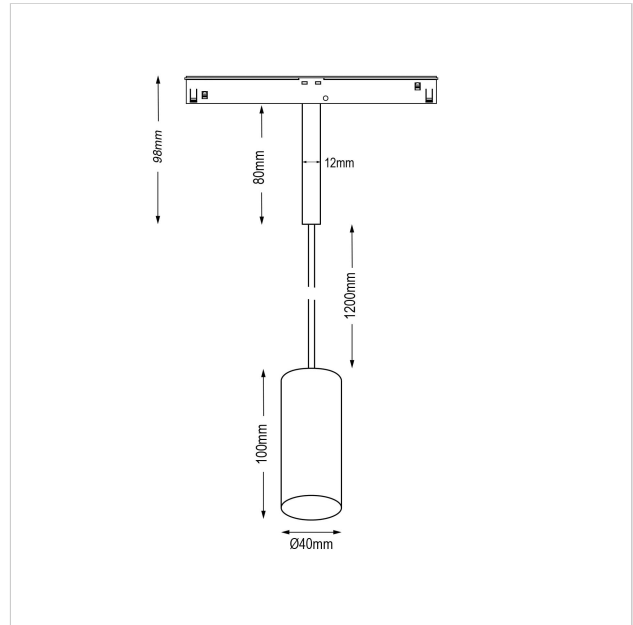

Dea Vesta-Q XS

SKU	: Q503BB92734SGF0
Housing material	: Aluminum Die Cast
Luminaire Color	: Black
Optic	: Reflector
Reflector Color	: Silver High Gloss
Power supply	: included 48V DC/DC converter ON/OFF
Luminaire dimension	: Ø40mm
Cut out dimension	: N/A
Luminous Flux (lm)	: 490 lm
LED power	: 6.2W
System power	: 7W
System efficiency	: 70lm/W
Beam angle (°)	: 34°
CCT (K)	: 2700K
CRI	: 90
Chromaticity tolerance	: 3 MacAdam
Mains Voltage	: 48V DC
EI. Class	: Class III
Lifetime	: 50000h
IP rating	: IP20
Net. Weight	: 0,3 kg
Warranty	: 5Y