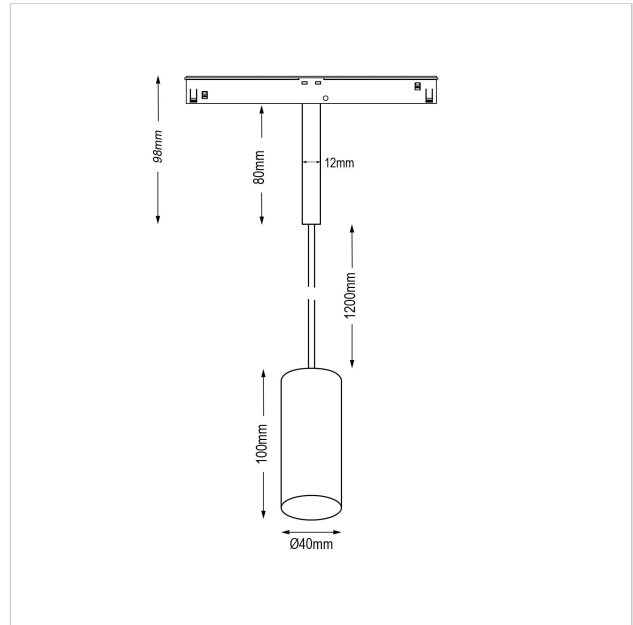

# Dea Vesta-Q XS

|                        |                                       |
|------------------------|---------------------------------------|
| SKU                    | : Q503BB92734GOF0                     |
| Housing material       | : Aluminum Die Cast                   |
| Luminaire Color        | : Black                               |
| Optic                  | : Reflector                           |
| Reflector Color        | : Gold                                |
| Power supply           | : included 48V DC/DC converter ON/OFF |
| Luminaire dimension    | : Ø40mm                               |
| Cut out dimension      | : N/A                                 |
| Luminous Flux (lm)     | : 490 lm                              |
| LED power              | : 6.2W                                |
| System power           | : 7W                                  |
| System efficiency      | : 70lm/W                              |
| Beam angle (°)         | : 34°                                 |
| CCT (K)                | : 2700K                               |
| CRI                    | : 90                                  |
| Chromaticity tolerance | : 3 MacAdam                           |
| Mains Voltage          | : 48V DC                              |
| El. Class              | : Class III                           |
| Lifetime               | : 50000h                              |
| IP rating              | : IP20                                |
| Net. Weight            | : 0,3 kg                              |
| Warranty               | : 5Y                                  |