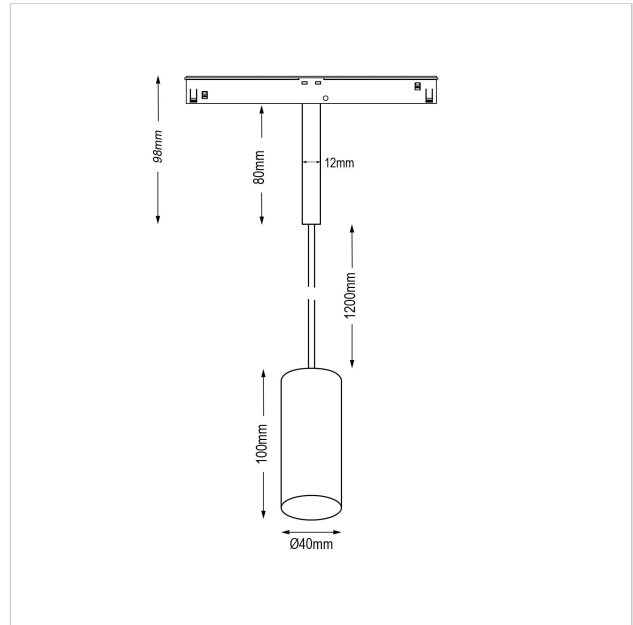

# Dea Vesta-Q XS

SKU	: Q503BB93034GOF0
Housing material	: Aluminum Die Cast
Luminaire Color	: Black
Optic	: Reflector
Reflector Color	: Gold
Power supply	: included 48V DC/DC converter ON/OFF
Luminaire dimension	: Ø40mm
Cut out dimension	: N/A
Luminous Flux (lm)	: 500 lm
LED power	: 6.2W
System power	: 7W
System efficiency	: 71lm/W
Beam angle (°)	: 34°
CCT (K)	: 3000K
CRI	: 90
Chromaticity tolerance	: 3 MacAdam
Mains Voltage	: 48V DC
EI. Class	: Class III
Lifetime	: 50000h
IP rating	: IP20
Net. Weight	: 0,3 kg
Warranty	: 5Y