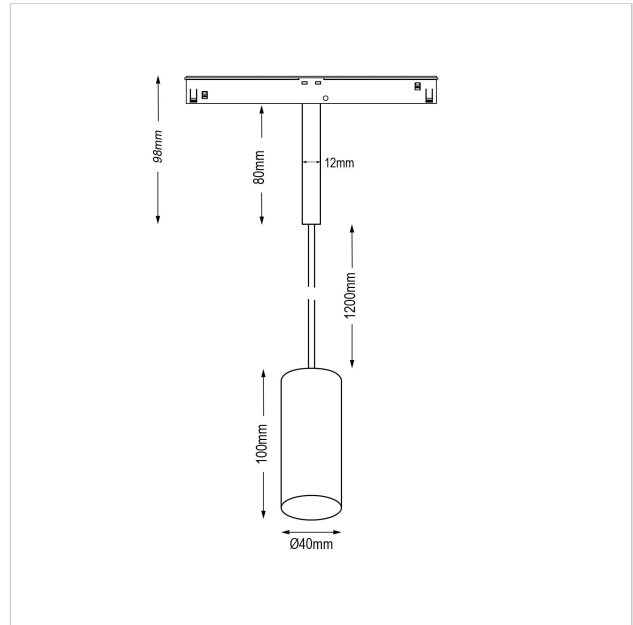

# Dea Vesta-Q XS

SKU	: Q503BB94034GOF0
Housing material	: Aluminum Die Cast
Luminaire Color	: Black
Optic	: Reflector
Reflector Color	: Gold
Power supply	: included 48V DC/DC converter ON/OFF
Luminaire dimension	: Ø40mm
Cut out dimension	: N/A
Luminous Flux (lm)	: 510 lm
LED power	: 6.2W
System power	: 7W
System efficiency	: 73lm/W
Beam angle (°)	: 34°
CCT (K)	: 4000K
CRI	: 90
Chromaticity tolerance	: 3 MacAdam
Mains Voltage	: 48V DC
EI. Class	: Class III
Lifetime	: 50000h
IP rating	: IP20
Net. Weight	: 0,3 kg
Warranty	: 5Y