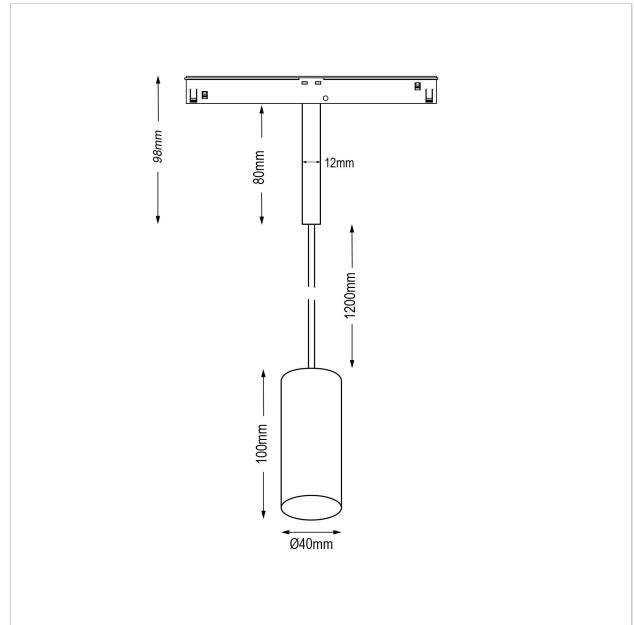

# Dea Vesta-Q XS

SKU	: Q503BB92734BMF0
Housing material	: Aluminum Die Cast
Luminaire Color	: Black
Optic	: Reflector
Reflector Color	: Black Matt
Power supply	: included 48V DC/DC converter ON/OFF
Luminaire dimension	: Ø40mm
Cut out dimension	: N/A
Luminous Flux (lm)	: 490 lm
LED power	: 6.2W
System power	: 7W
System efficiency	: 70lm/W
Beam angle (°)	: 34°
CCT (K)	: 2700K
CRI	: 90
Chromaticity tolerance	: 3 MacAdam
Mains Voltage	: 48V DC
EI. Class	: Class III
Lifetime	: 50000h
IP rating	: IP20
Net. Weight	: 0,3 kg
Warranty	: 5Y