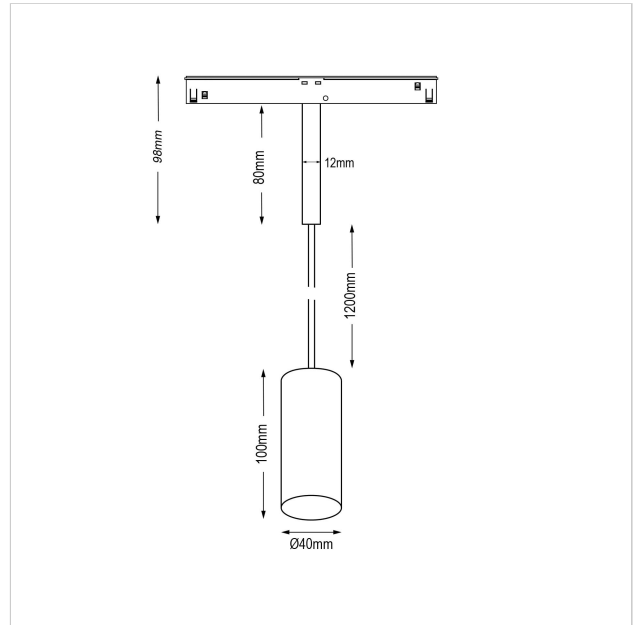

# Dea Vesta-Q XS

SKU	: Q503BB94034BMF0
Housing material	: Aluminum Die Cast
Luminaire Color	: Black
Optic	: Reflector
Reflector Color	: Black Matt
Power supply	: included 48V DC/DC converter ON/OFF
Luminaire dimension	: Ø40mm
Cut out dimension	: N/A
Luminous Flux (lm)	: 510 lm
LED power	: 6.2W
System power	: 7W
System efficiency	: 73lm/W
Beam angle (°)	: 34°
CCT (K)	: 4000K
CRI	: 90
Chromaticity tolerance	: 3 MacAdam
Mains Voltage	: 48V DC
EI. Class	: Class III
Lifetime	: 50000h
IP rating	: IP20
Net. Weight	: 0,3 kg
Warranty	: 5Y