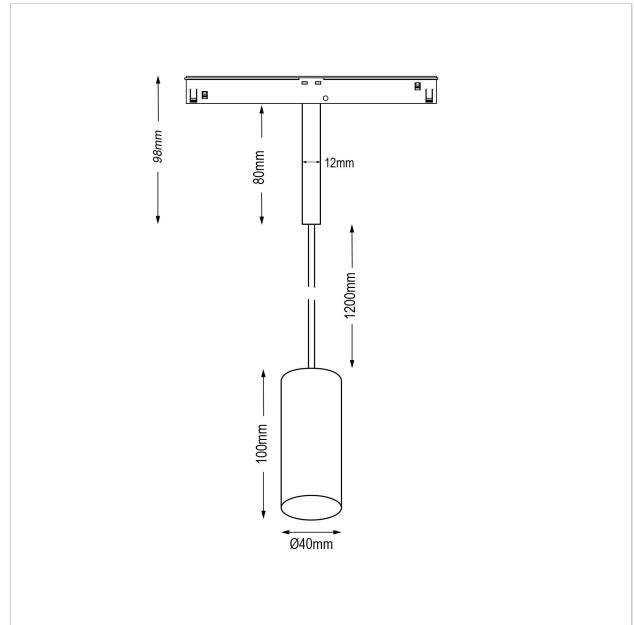

Dea Vesta-Q XS

SKU	: Q503BB92734COF0
Housing material	: Aluminum Die Cast
Luminaire Color	: Black
Optic	: Reflector
Reflector Color	: Copper
Power supply	: included 48V DC/DC converter ON/OFF
Luminaire dimension	: Ø40mm
Cut out dimension	: N/A
Luminous Flux (lm)	: 490 lm
LED power	: 6.2W
System power	: 7W
System efficiency	: 70lm/W
Beam angle (°)	: 34°
CCT (K)	: 2700K
CRI	: 90
Chromaticity tolerance	: 3 MacAdam
Mains Voltage	: 48V DC
EI. Class	: Class III
Lifetime	: 50000h
IP rating	: IP20
Net. Weight	: 0,3 kg
Warranty	: 5Y