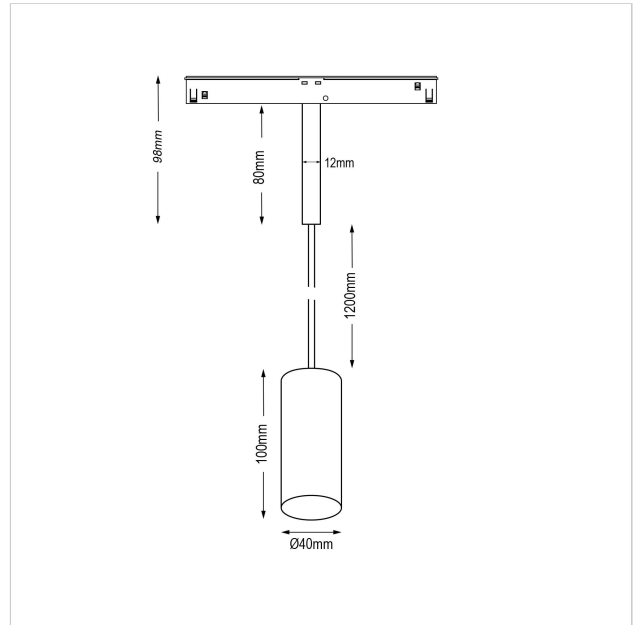

# Dea Vesta-Q XS

SKU	: Q503BB94034COF0
Housing material	: Aluminum Die Cast
Luminaire Color	: Black
Optic	: Reflector
Reflector Color	: Copper
Power supply	: included 48V DC/DC converter ON/OFF
Luminaire dimension	: Ø40mm
Cut out dimension	: N/A
Luminous Flux (lm)	: 510 lm
LED power	: 6.2W
System power	: 7W
System efficiency	: 73lm/W
Beam angle (°)	: 34°
CCT (K)	: 4000K
CRI	: 90
Chromaticity tolerance	: 3 MacAdam
Mains Voltage	: 48V DC
EI. Class	: Class III
Lifetime	: 50000h
IP rating	: IP20
Net. Weight	: 0,3 kg
Warranty	: 5Y