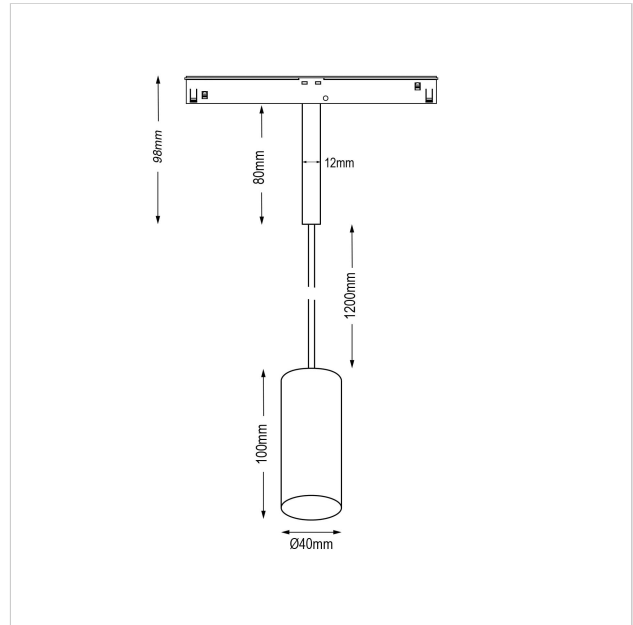

Dea Vesta-Q XS

SKU	: Q503BW92734SGF0
Housing material	: Aluminum Die Cast
Luminaire Color	: White
Optic	: Reflector
Reflector Color	: Silver High Gloss
Power supply	: included 48V DC/DC converter ON/OFF
Luminaire dimension	: Ø40mm
Cut out dimension	: N/A
Luminous Flux (lm)	: 490 lm
LED power	: 6.2W
System power	: 7W
System efficiency	: 70lm/W
Beam angle (°)	: 34°
CCT (K)	: 2700K
CRI	: 90
Chromaticity tolerance	: 3 MacAdam
Mains Voltage	: 48V DC
EI. Class	: Class III
Lifetime	: 50000h
IP rating	: IP20
Net. Weight	: 0,3 kg
Warranty	: 5Y