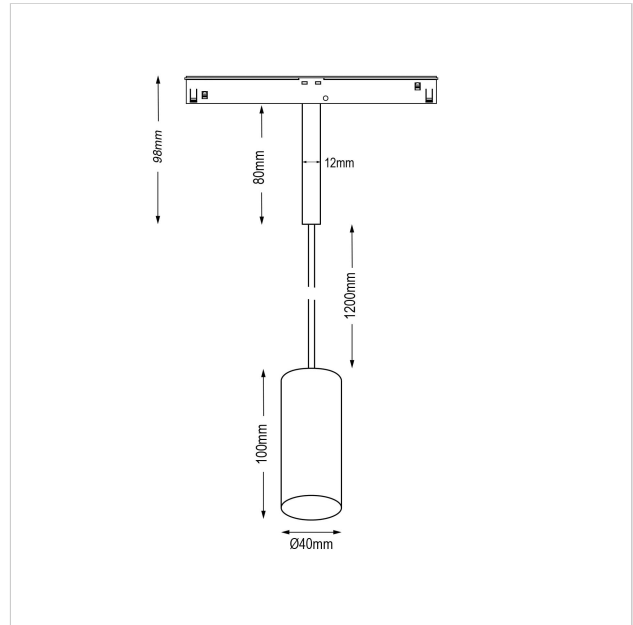

Dea Vesta-Q XS

SKU	: Q503BW93034SGF0
Housing material	: Aluminum Die Cast
Luminaire Color	: White
Optic	: Reflector
Reflector Color	: Silver High Gloss
Power supply	: included 48V DC/DC converter ON/OFF
Luminaire dimension	: Ø40mm
Cut out dimension	: N/A
Luminous Flux (lm)	: 500 lm
LED power	: 6.2W
System power	: 7W
System efficiency	: 71lm/W
Beam angle (°)	: 34°
CCT (K)	: 3000K
CRI	: 90
Chromaticity tolerance	: 3 MacAdam
Mains Voltage	: 48V DC
EI. Class	: Class III
Lifetime	: 50000h
IP rating	: IP20
Net. Weight	: 0,3 kg
Warranty	: 5Y