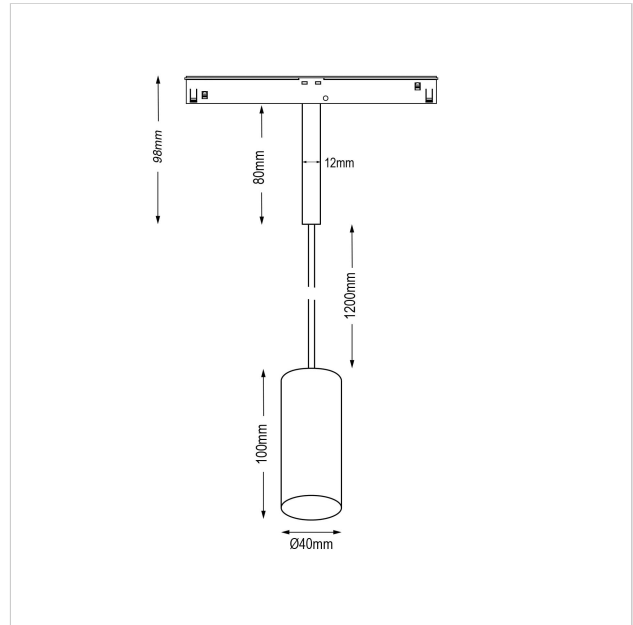

Dea Vesta-Q XS

SKU	: Q503BW94034SGF0
Housing material	: Aluminum Die Cast
Luminaire Color	: White
Optic	: Reflector
Reflector Color	: Silver High Gloss
Power supply	: included 48V DC/DC converter ON/OFF
Luminaire dimension	: Ø40mm
Cut out dimension	: N/A
Luminous Flux (lm)	: 510 lm
LED power	: 6.2W
System power	: 7W
System efficiency	: 73lm/W
Beam angle (°)	: 34°
CCT (K)	: 4000K
CRI	: 90
Chromaticity tolerance	: 3 MacAdam
Mains Voltage	: 48V DC
EI. Class	: Class III
Lifetime	: 50000h
IP rating	: IP20
Net. Weight	: 0,3 kg
Warranty	: 5Y