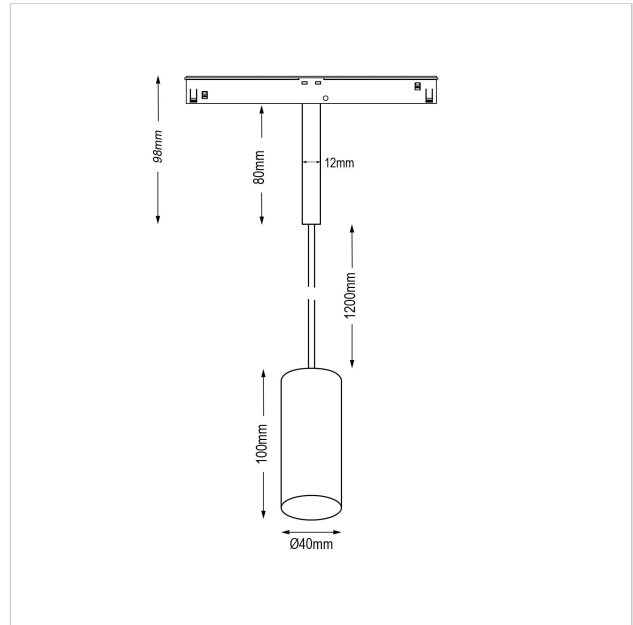

Dea Vesta-Q XS

SKU	: Q503BW92734BGF0
Housing material	: Aluminum Die Cast
Luminaire Color	: White
Optic	: Reflector
Reflector Color	: Black High Gloss
Power supply	: included 48V DC/DC converter ON/OFF
Luminaire dimension	: Ø40mm
Cut out dimension	: N/A
Luminous Flux (lm)	: 490 lm
LED power	: 6.2W
System power	: 7W
System efficiency	: 70lm/W
Beam angle (°)	: 34°
CCT (K)	: 2700K
CRI	: 90
Chromaticity tolerance	: 3 MacAdam
Mains Voltage	: 48V DC
EI. Class	: Class III
Lifetime	: 50000h
IP rating	: IP20
Net. Weight	: 0,3 kg
Warranty	: 5Y