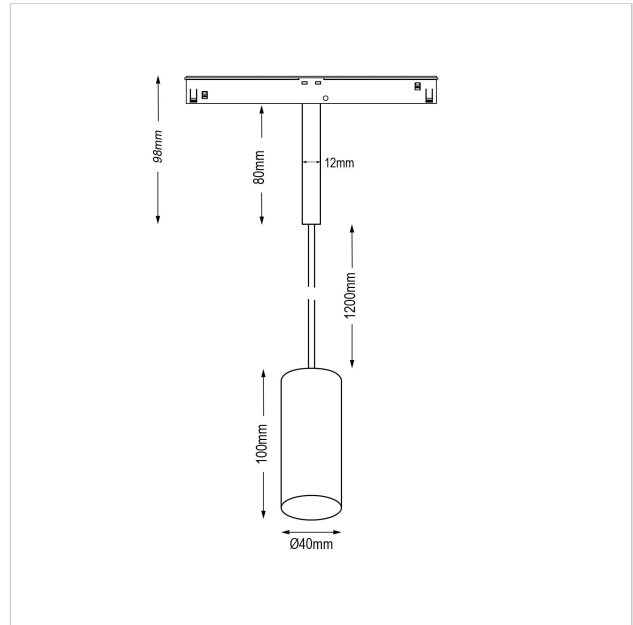

Dea Vesta-Q XS

SKU	: Q503BW93034BGF0
Housing material	: Aluminum Die Cast
Luminaire Color	: White
Optic	: Reflector
Reflector Color	: Black High Gloss
Power supply	: included 48V DC/DC converter ON/OFF
Luminaire dimension	: Ø40mm
Cut out dimension	: N/A
Luminous Flux (lm)	: 500 lm
LED power	: 6.2W
System power	: 7W
System efficiency	: 71lm/W
Beam angle (°)	: 34°
CCT (K)	: 3000K
CRI	: 90
Chromaticity tolerance	: 3 MacAdam
Mains Voltage	: 48V DC
EI. Class	: Class III
Lifetime	: 50000h
IP rating	: IP20
Net. Weight	: 0,3 kg
Warranty	: 5Y