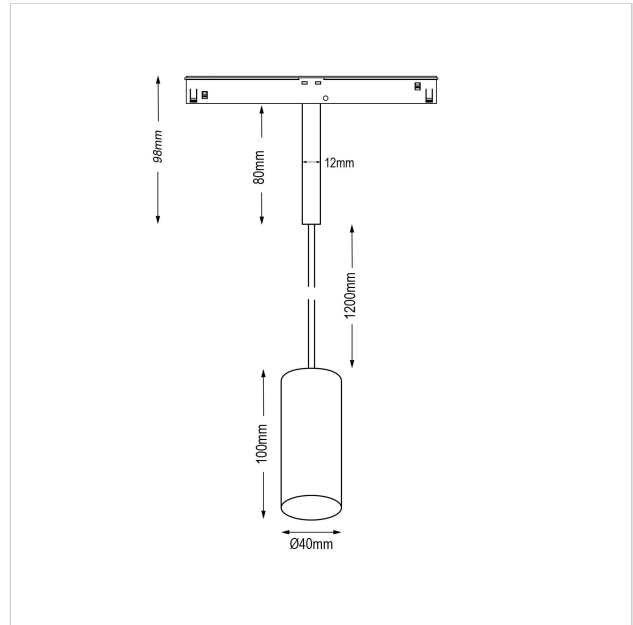

Dea Vesta-Q XS

SKU	: Q503BW92734WHF0
Housing material	: Aluminum Die Cast
Luminaire Color	: White
Optic	: Reflector
Reflector Color	: White
Power supply	: included 48V DC/DC converter ON/OFF
Luminaire dimension	: Ø40mm
Cut out dimension	: N/A
Luminous Flux (lm)	: 490 lm
LED power	: 6.2W
System power	: 7W
System efficiency	: 70lm/W
Beam angle (°)	: 34°
CCT (K)	: 2700K
CRI	: 90
Chromaticity tolerance	: 3 MacAdam
Mains Voltage	: 48V DC
EI. Class	: Class III
Lifetime	: 50000h
IP rating	: IP20
Net. Weight	: 0,3 kg
Warranty	: 5Y