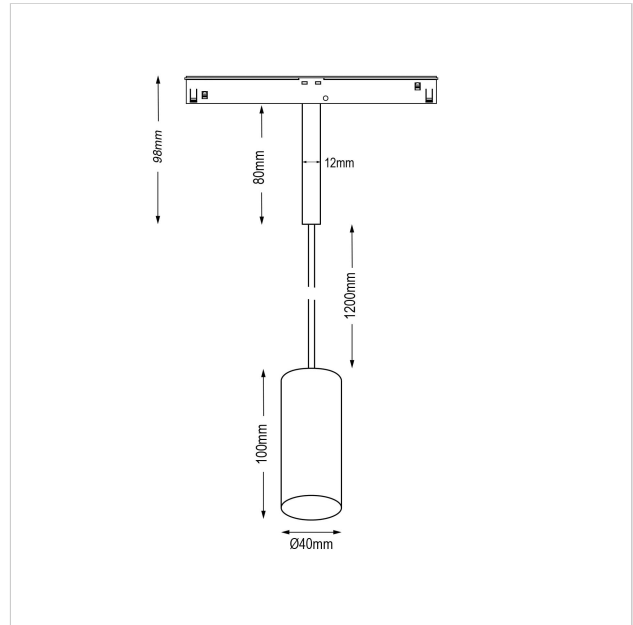

Dea Vesta-Q XS

SKU	: Q503BW93034WHF0
Housing material	: Aluminum Die Cast
Luminaire Color	: White
Optic	: Reflector
Reflector Color	: White
Power supply	: included 48V DC/DC converter ON/OFF
Luminaire dimension	: Ø40mm
Cut out dimension	: N/A
Luminous Flux (lm)	: 500 lm
LED power	: 6.2W
System power	: 7W
System efficiency	: 71lm/W
Beam angle (°)	: 34°
CCT (K)	: 3000K
CRI	: 90
Chromaticity tolerance	: 3 MacAdam
Mains Voltage	: 48V DC
EI. Class	: Class III
Lifetime	: 50000h
IP rating	: IP20
Net. Weight	: 0,3 kg
Warranty	: 5Y