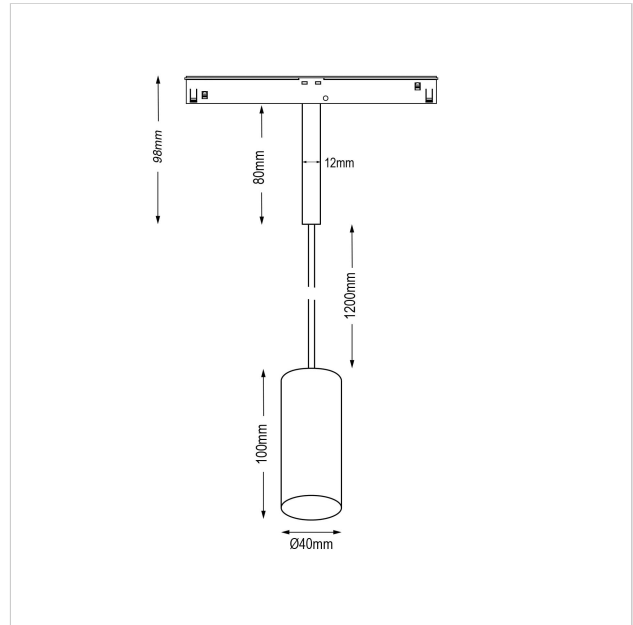

Dea Vesta-Q XS

SKU	: Q503BW94034WHF0
Housing material	: Aluminum Die Cast
Luminaire Color	: White
Optic	: Reflector
Reflector Color	: White
Power supply	: included 48V DC/DC converter ON/OFF
Luminaire dimension	: Ø40mm
Cut out dimension	: N/A
Luminous Flux (lm)	: 510 lm
LED power	: 6.2W
System power	: 7W
System efficiency	: 73lm/W
Beam angle (°)	: 34°
CCT (K)	: 4000K
CRI	: 90
Chromaticity tolerance	: 3 MacAdam
Mains Voltage	: 48V DC
EI. Class	: Class III
Lifetime	: 50000h
IP rating	: IP20
Net. Weight	: 0,3 kg
Warranty	: 5Y