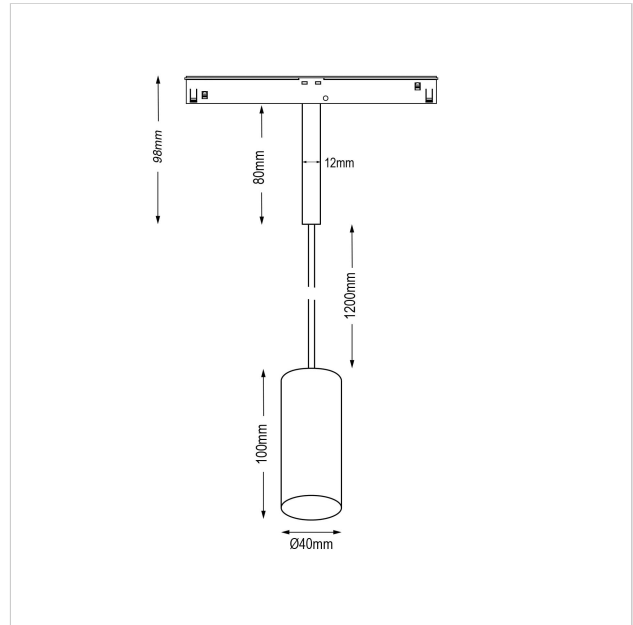

Dea Vesta-Q XS

SKU	: Q503BW92734CHF0
Housing material	: Aluminum Die Cast
Luminaire Color	: White
Optic	: Reflector
Reflector Color	: Chrome
Power supply	: included 48V DC/DC converter ON/OFF
Luminaire dimension	: Ø40mm
Cut out dimension	: N/A
Luminous Flux (lm)	: 490 lm
LED power	: 6.2W
System power	: 7W
System efficiency	: 70lm/W
Beam angle (°)	: 34°
CCT (K)	: 2700K
CRI	: 90
Chromaticity tolerance	: 3 MacAdam
Mains Voltage	: 48V DC
EI. Class	: Class III
Lifetime	: 50000h
IP rating	: IP20
Net. Weight	: 0,3 kg
Warranty	: 5Y