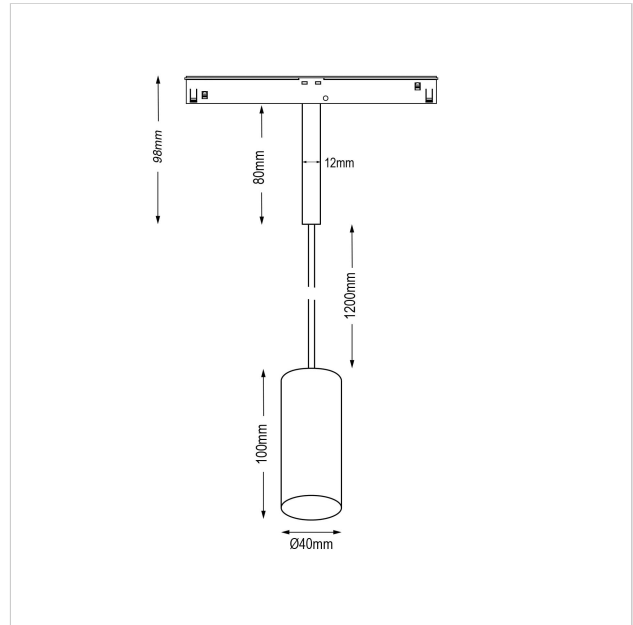

Dea Vesta-Q XS

SKU	: Q503BW93034CHF0
Housing material	: Aluminum Die Cast
Luminaire Color	: White
Optic	: Reflector
Reflector Color	: Chrome
Power supply	: included 48V DC/DC converter ON/OFF
Luminaire dimension	: Ø40mm
Cut out dimension	: N/A
Luminous Flux (lm)	: 500 lm
LED power	: 6.2W
System power	: 7W
System efficiency	: 71lm/W
Beam angle (°)	: 34°
CCT (K)	: 3000K
CRI	: 90
Chromaticity tolerance	: 3 MacAdam
Mains Voltage	: 48V DC
EI. Class	: Class III
Lifetime	: 50000h
IP rating	: IP20
Net. Weight	: 0,3 kg
Warranty	: 5Y