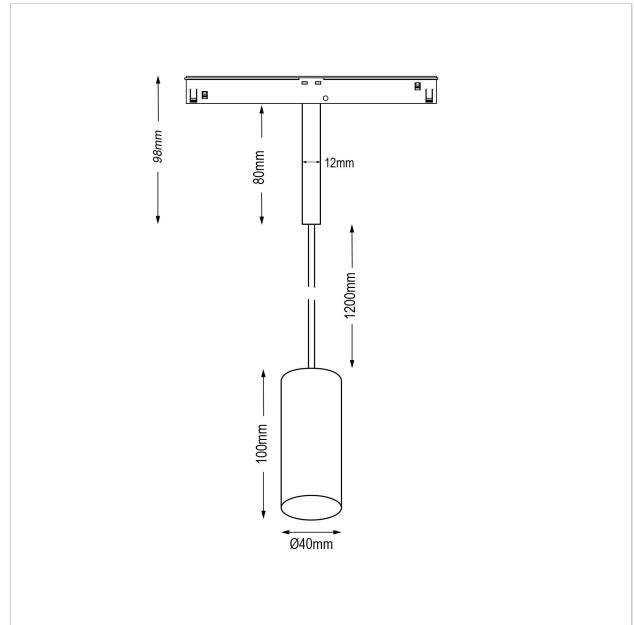

Dea Vesta-Q XS

SKU	: Q503BW94034CHF0
Housing material	: Aluminum Die Cast
Luminaire Color	: White
Optic	: Reflector
Reflector Color	: Chrome
Power supply	: included 48V DC/DC converter ON/OFF
Luminaire dimension	: Ø40mm
Cut out dimension	: N/A
Luminous Flux (lm)	: 510 lm
LED power	: 6.2W
System power	: 7W
System efficiency	: 73lm/W
Beam angle (°)	: 34°
CCT (K)	: 4000K
CRI	: 90
Chromaticity tolerance	: 3 MacAdam
Mains Voltage	: 48V DC
EI. Class	: Class III
Lifetime	: 50000h
IP rating	: IP20
Net. Weight	: 0,3 kg
Warranty	: 5Y