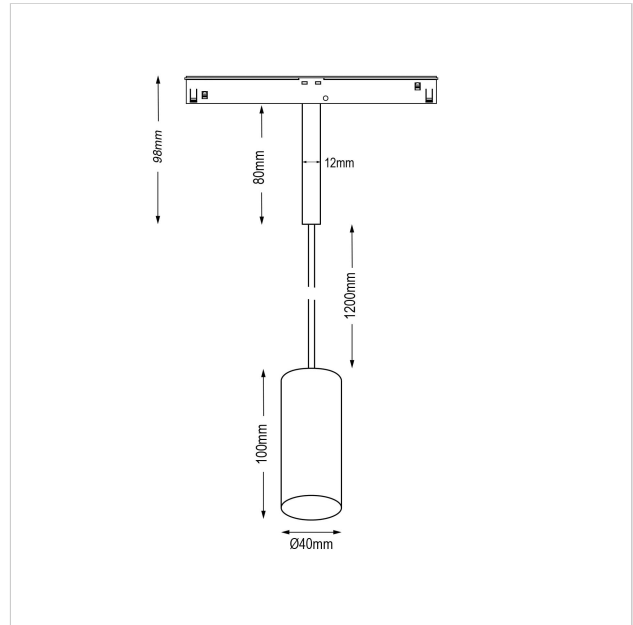

Dea Vesta-Q XS

SKU	: Q503BW92734GOF0
Housing material	: Aluminum Die Cast
Luminaire Color	: White
Optic	: Reflector
Reflector Color	: Gold
Power supply	: included 48V DC/DC converter ON/OFF
Luminaire dimension	: Ø40mm
Cut out dimension	: N/A
Luminous Flux (lm)	: 490 lm
LED power	: 6.2W
System power	: 7W
System efficiency	: 70lm/W
Beam angle (°)	: 34°
CCT (K)	: 2700K
CRI	: 90
Chromaticity tolerance	: 3 MacAdam
Mains Voltage	: 48V DC
EI. Class	: Class III
Lifetime	: 50000h
IP rating	: IP20
Net. Weight	: 0,3 kg
Warranty	: 5Y