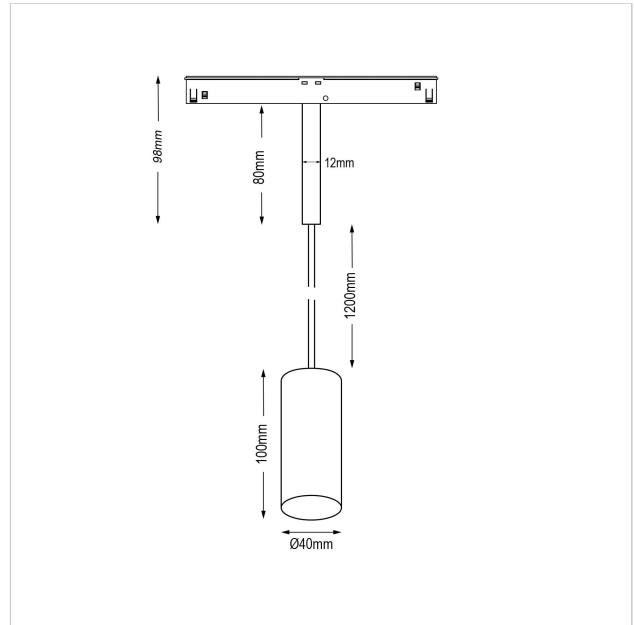

Dea Vesta-Q XS

SKU	: Q503BW93034GOF0
Housing material	: Aluminum Die Cast
Luminaire Color	: White
Optic	: Reflector
Reflector Color	: Gold
Power supply	: included 48V DC/DC converter ON/OFF
Luminaire dimension	: Ø40mm
Cut out dimension	: N/A
Luminous Flux (lm)	: 500 lm
LED power	: 6.2W
System power	: 7W
System efficiency	: 71lm/W
Beam angle (°)	: 34°
CCT (K)	: 3000K
CRI	: 90
Chromaticity tolerance	: 3 MacAdam
Mains Voltage	: 48V DC
EI. Class	: Class III
Lifetime	: 50000h
IP rating	: IP20
Net. Weight	: 0,3 kg
Warranty	: 5Y