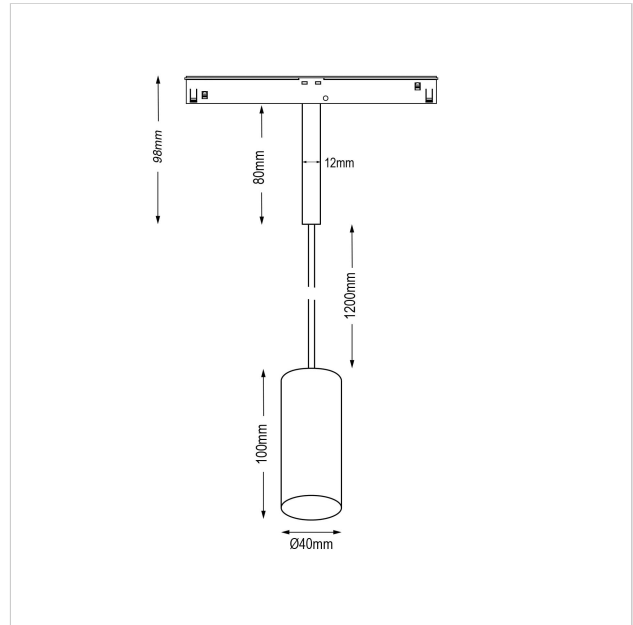

Dea Vesta-Q XS

SKU	: Q503BW94034GOF0
Housing material	: Aluminum Die Cast
Luminaire Color	: White
Optic	: Reflector
Reflector Color	: Gold
Power supply	: included 48V DC/DC converter ON/OFF
Luminaire dimension	: Ø40mm
Cut out dimension	: N/A
Luminous Flux (lm)	: 510 lm
LED power	: 6.2W
System power	: 7W
System efficiency	: 73lm/W
Beam angle (°)	: 34°
CCT (K)	: 4000K
CRI	: 90
Chromaticity tolerance	: 3 MacAdam
Mains Voltage	: 48V DC
EI. Class	: Class III
Lifetime	: 50000h
IP rating	: IP20
Net. Weight	: 0,3 kg
Warranty	: 5Y