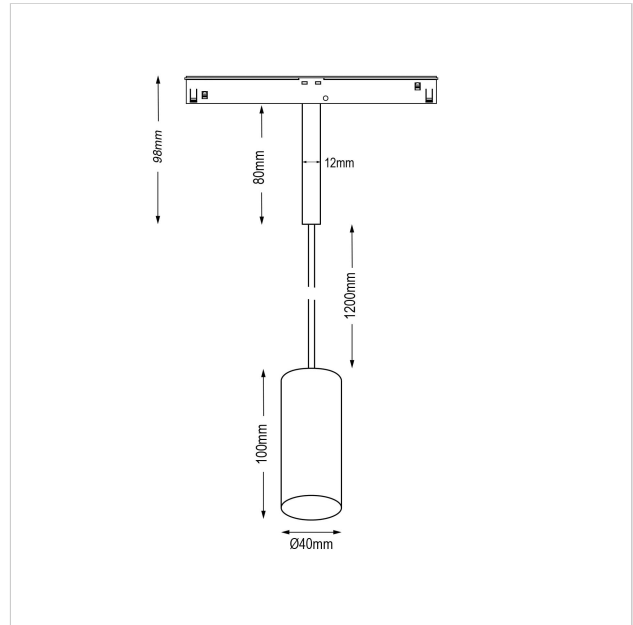

Dea Vesta-Q XS

SKU	: Q503BW92734BMF0
Housing material	: Aluminum Die Cast
Luminaire Color	: White
Optic	: Reflector
Reflector Color	: Black Matt
Power supply	: included 48V DC/DC converter ON/OFF
Luminaire dimension	: Ø40mm
Cut out dimension	: N/A
Luminous Flux (lm)	: 490 lm
LED power	: 6.2W
System power	: 7W
System efficiency	: 70lm/W
Beam angle (°)	: 34°
CCT (K)	: 2700K
CRI	: 90
Chromaticity tolerance	: 3 MacAdam
Mains Voltage	: 48V DC
EI. Class	: Class III
Lifetime	: 50000h
IP rating	: IP20
Net. Weight	: 0,3 kg
Warranty	: 5Y