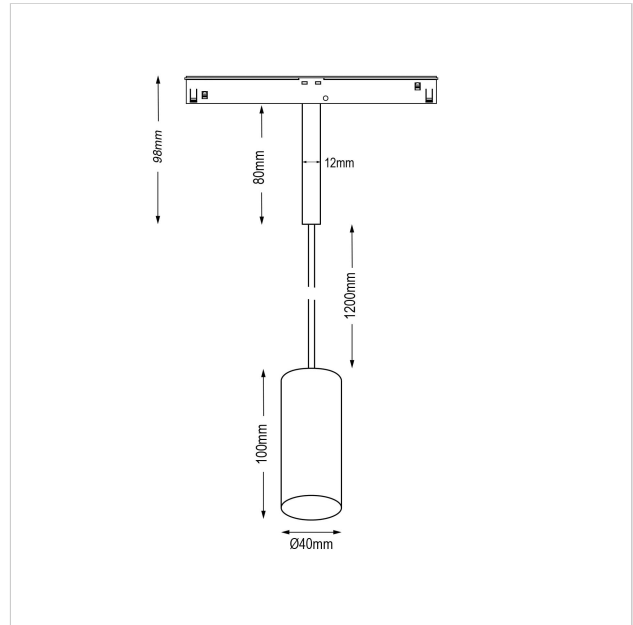

Dea Vesta-Q XS

SKU	: Q503BW93034BMF0
Housing material	: Aluminum Die Cast
Luminaire Color	: White
Optic	: Reflector
Reflector Color	: Black Matt
Power supply	: included 48V DC/DC converter ON/OFF
Luminaire dimension	: Ø40mm
Cut out dimension	: N/A
Luminous Flux (lm)	: 500 lm
LED power	: 6.2W
System power	: 7W
System efficiency	: 71lm/W
Beam angle (°)	: 34°
CCT (K)	: 3000K
CRI	: 90
Chromaticity tolerance	: 3 MacAdam
Mains Voltage	: 48V DC
EI. Class	: Class III
Lifetime	: 50000h
IP rating	: IP20
Net. Weight	: 0,3 kg
Warranty	: 5Y