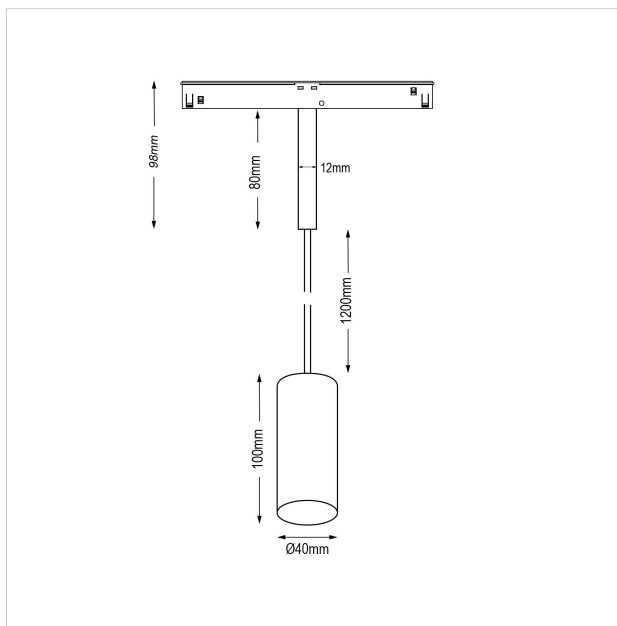

Dea Vesta-Q XS

KARIZMA luce

• LED'S DELIGHT •

SKU	: Q503BW94034BMF0
Housing material	: Aluminum Die Cast
Luminaire Color	: White
Optic	: Reflector
Reflector Color	: Black Matt
Power supply	: included 48V DC/DC converter ON/OFF
Luminaire dimension	: Ø40mm
Cut out dimension	: N/A
Luminous Flux (lm)	: 510 lm
LED power	: 6.2W
System power	: 7W
System efficiency	: 73lm/W
Beam angle (°)	: 34°
CCT (K)	: 4000K
CRI	: 90
Chromaticity tolerance	: 3 MacAdam
Mains Voltage	: 48V DC
EI. Class	: Class III
Lifetime	: 50000h
IP rating	: IP20
Net. Weight	: 0,3 kg
Warranty	: 5Y