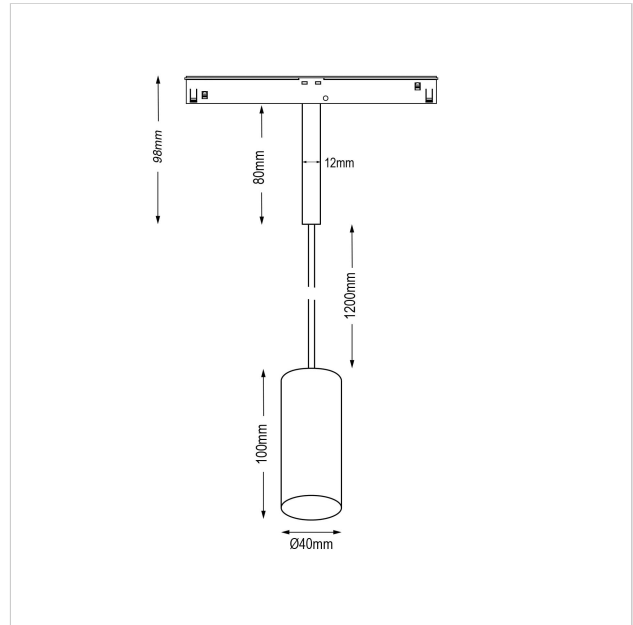

Dea Vesta-Q XS

SKU	: Q503BW92734COF0
Housing material	: Aluminum Die Cast
Luminaire Color	: White
Optic	: Reflector
Reflector Color	: Copper
Power supply	: included 48V DC/DC converter ON/OFF
Luminaire dimension	: Ø40mm
Cut out dimension	: N/A
Luminous Flux (lm)	: 490 lm
LED power	: 6.2W
System power	: 7W
System efficiency	: 70lm/W
Beam angle (°)	: 34°
CCT (K)	: 2700K
CRI	: 90
Chromaticity tolerance	: 3 MacAdam
Mains Voltage	: 48V DC
EI. Class	: Class III
Lifetime	: 50000h
IP rating	: IP20
Net. Weight	: 0,3 kg
Warranty	: 5Y