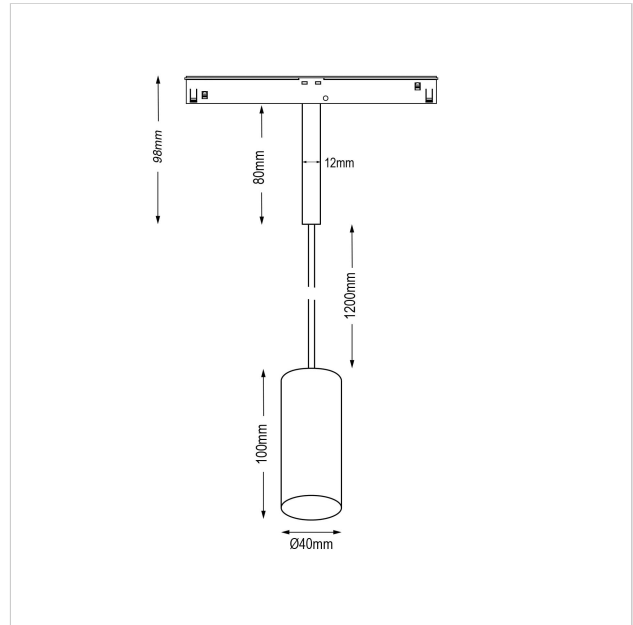

Dea Vesta-Q XS

SKU	: Q503BW94034COF0
Housing material	: Aluminum Die Cast
Luminaire Color	: White
Optic	: Reflector
Reflector Color	: Copper
Power supply	: included 48V DC/DC converter ON/OFF
Luminaire dimension	: Ø40mm
Cut out dimension	: N/A
Luminous Flux (lm)	: 510 lm
LED power	: 6.2W
System power	: 7W
System efficiency	: 73lm/W
Beam angle (°)	: 34°
CCT (K)	: 4000K
CRI	: 90
Chromaticity tolerance	: 3 MacAdam
Mains Voltage	: 48V DC
EI. Class	: Class III
Lifetime	: 50000h
IP rating	: IP20
Net. Weight	: 0,3 kg
Warranty	: 5Y