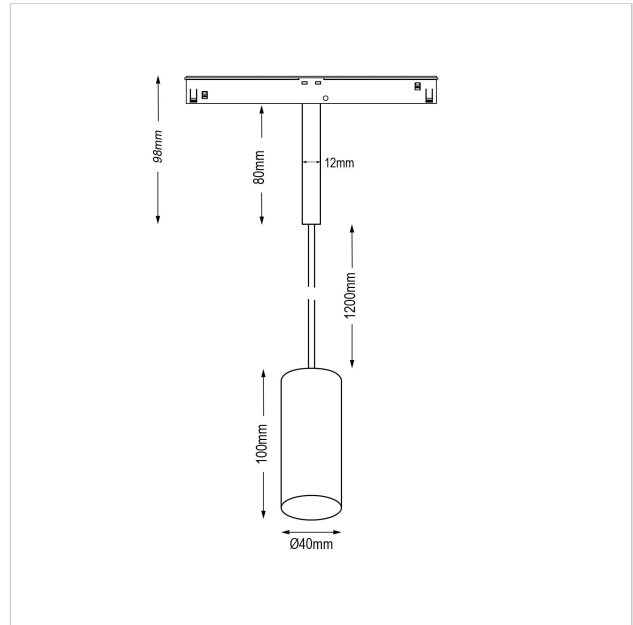

Dea Vesta-Q XS

SKU	: Q503BB94034BGF0
Housing material	: Aluminum Die Cast
Luminaire Color	: Black
Optic	: Reflector
Reflector Color	: Black High Gloss
Power supply	: included 48V DC/DC converter ON/OFF
Luminaire dimension	: Ø40mm
Cut out dimension	: N/A
Luminous Flux (lm)	: 510 lm
LED power	: 6.2W
System power	: 7W
System efficiency	: 73lm/W
Beam angle (°)	: 34°
CCT (K)	: 4000K
CRI	: 90
Chromaticity tolerance	: 3 MacAdam
Mains Voltage	: 48V DC
EI. Class	: Class III
Lifetime	: 50000h
IP rating	: IP20
Net. Weight	: 0,3 kg
Warranty	: 5Y