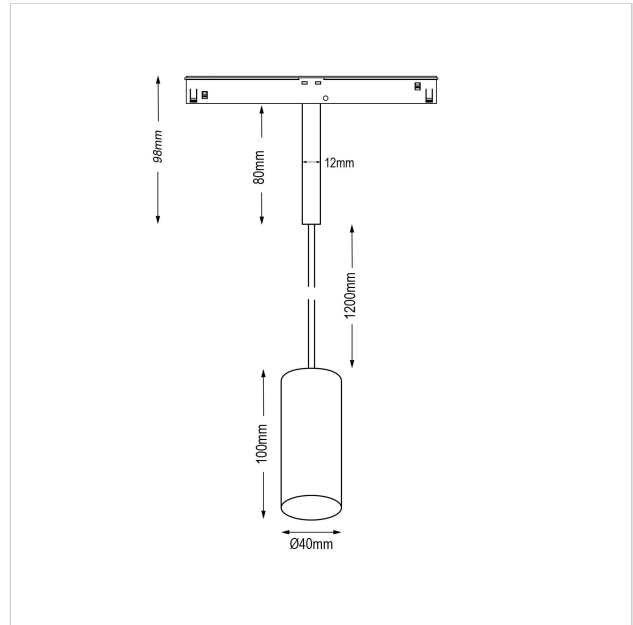

# Dea Vesta-Q XS

SKU	: Q503BB92734WHF0
Housing material	: Aluminum Die Cast
Luminaire Color	: Black
Optic	: Reflector
Reflector Color	: White
Power supply	: included 48V DC/DC converter ON/OFF
Luminaire dimension	: Ø40mm
Cut out dimension	: N/A
Luminous Flux (lm)	: 490 lm
LED power	: 6.2W
System power	: 7W
System efficiency	: 70lm/W
Beam angle (°)	: 34°
CCT (K)	: 2700K
CRI	: 90
Chromaticity tolerance	: 3 MacAdam
Mains Voltage	: 48V DC
EI. Class	: Class III
Lifetime	: 50000h
IP rating	: IP20
Net. Weight	: 0,3 kg
Warranty	: 5Y