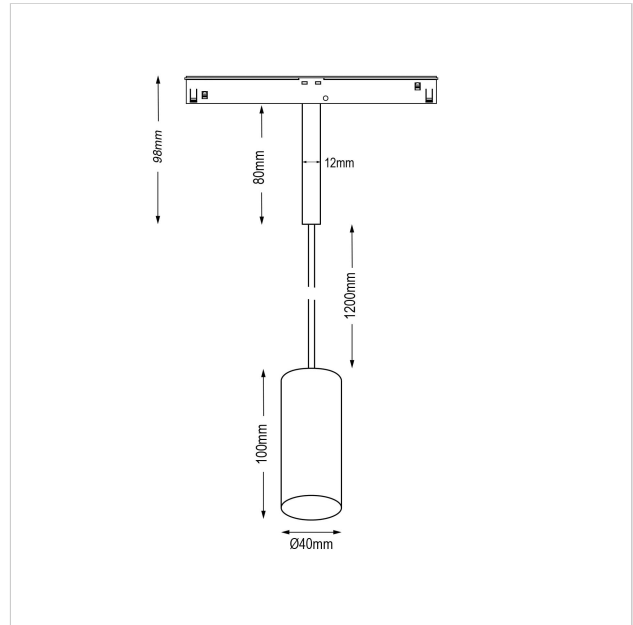

Dea Vesta-Q XS

SKU	: Q503BB93034WHF0
Housing material	: Aluminum Die Cast
Luminaire Color	: Black
Optic	: Reflector
Reflector Color	: White
Power supply	: included 48V DC/DC converter ON/OFF
Luminaire dimension	: Ø40mm
Cut out dimension	: N/A
Luminous Flux (lm)	: 500 lm
LED power	: 6.2W
System power	: 7W
System efficiency	: 71lm/W
Beam angle (°)	: 34°
CCT (K)	: 3000K
CRI	: 90
Chromaticity tolerance	: 3 MacAdam
Mains Voltage	: 48V DC
EI. Class	: Class III
Lifetime	: 50000h
IP rating	: IP20
Net. Weight	: 0,3 kg
Warranty	: 5Y