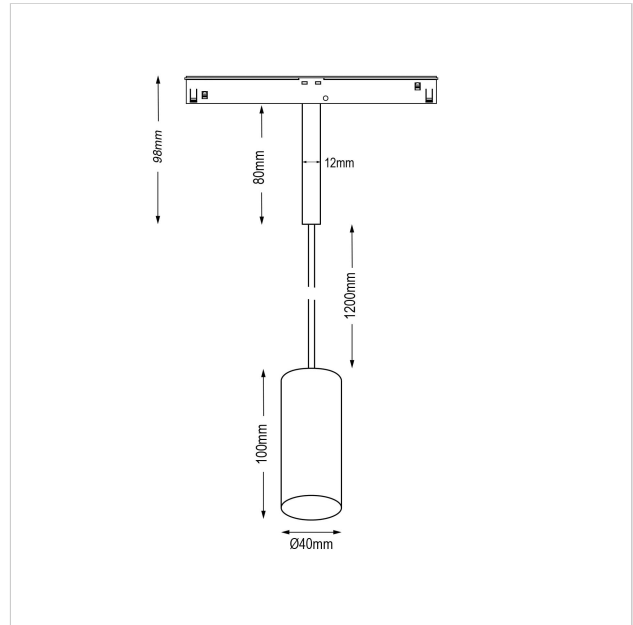

# Dea Vesta-Q XS

SKU	: Q503BB92734CHF0
Housing material	: Aluminum Die Cast
Luminaire Color	: Black
Optic	: Reflector
Reflector Color	: Chrome
Power supply	: included 48V DC/DC converter ON/OFF
Luminaire dimension	: Ø40mm
Cut out dimension	: N/A
Luminous Flux (lm)	: 490 lm
LED power	: 6.2W
System power	: 7W
System efficiency	: 70lm/W
Beam angle (°)	: 34°
CCT (K)	: 2700K
CRI	: 90
Chromaticity tolerance	: 3 MacAdam
Mains Voltage	: 48V DC
EI. Class	: Class III
Lifetime	: 50000h
IP rating	: IP20
Net. Weight	: 0,3 kg
Warranty	: 5Y