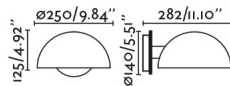

General characteristics

Fixation	Wall
Type	II
IP	20
voltage	100V-240V
Hertz	50/60Hz
Switch type	On/Off
Max. Power	15W

Material

Body/Structure	Steel
Screen	Steel

Finish

Body/Structure	Matt Black
Screen	Beige