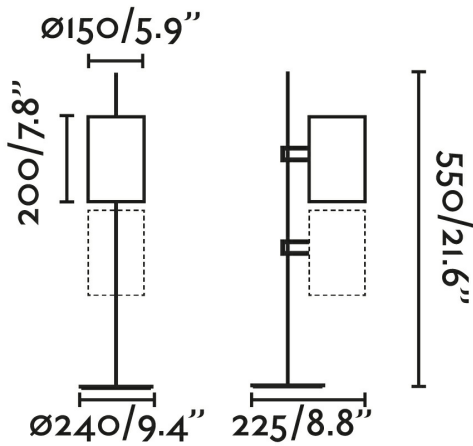

Mounting	Table
Voltage (V)	100V-240V
Hertz	50/60Hz
Class	II
IP	20
Power (W)	15
Light source	E27 LED
Number of lamp holders	1
Light orientation	Indirect lighting
Switch type	On/Off
Cable length	1500 mm
Structure material	Steel
Shade material	Steel
Structure finish	Matt Black
Shade finish	Beige

↓ Installation instructions

Recommended bulbs

Bulb A60 MAT LED E27 8W 2700K 640Lm

Reference	17463
Voltage (V)	220V-240V
Hertz	50/60Hz
Power (W)	8
Luminous Flux (lm)	800
Color temperature (K)	2700K
Opening angle degrees	360

Bulb A60 E27 7W 2700K TUYA WIFI

Reference	17498
Voltage (V)	220V-240V
Hertz	50/60Hz
Power (W)	7
Luminous Flux (lm)	806
Color temperature (K)	2700K
Opening angle degrees	360

Related accessories

TIDER Black cable management accessory

Reference	20546
Structure material	TPU