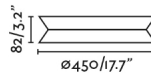

General characteristics

Fixation	Ceiling, Wall
Type	II
IP	20
voltage	220V-240V
Hertz	50/60Hz
Max. Power	24W

Material

Body/Structure	Steel
Diffuser	PC

Finish

Body/Structure	Light Grey
Diffuser	Opal

Lighting characteristics