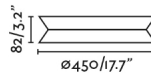

General characteristics

Fixation	Ceiling, Wall
Type	II
IP	20
voltage	220V-240V
Hertz	50/60Hz
Max. Power	24W

Material

Body/Structure	Steel
Diffuser	PC

Finish

Body/Structure	Matt Black
Diffuser	Opal

Lighting characteristics