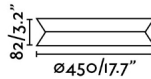

TENDER LED is a white ceiling lamp not only modern and elegant, but also sober and timeless to light up your home. This ceiling lamp light up uniformly and it's perfect for indoor lighting.

General characteristics

Fixation	Ceiling, Wall
Type	II
IP	20
voltage	220V-240V
Hertz	50/60Hz
Max. Power	24W

Material

Body/Structure	Steel + Wood
Diffuser	PC

Finish

Body/Structure	Matt White+Oak
Diffuser	Opal

Lighting characteristics

Light source included	Yes
Light source	SMD LED
Temperature	3000K
LM	1800lm
CRI	>90
Light direction	Ambient lighting
Energy classification	E

Driver

Requires Driver	Yes
Driver included	Yes