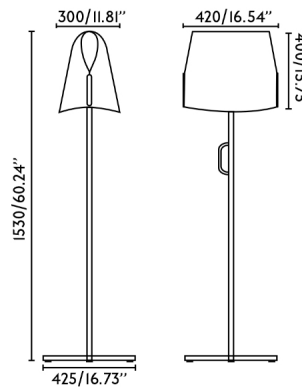

LUANG is a locally manufactured living room floor lamp designed by Faro Lab. The Luang family is inspired by the art and hand - crafted objects made with papyrus and natural fibres in Southeast Asia and by how they create incredibly formal poetic and complex volumetric objects from flat elements. It has a minimalist structure that contrasts profoundly with the free and organic appearance of its shade which, by not having a structure and being materialised exclusively in papyrus, lights up entirely. This model's shade is beige, providing a very natural, cosy light. Lighting solutions designed for global markets, compatible with mains voltages: 110 - 120V and 220 - 240V.

General characteristics

Fixation	Floor
Type	II
IP	20
voltage	100V-240V
Cable meters	1800mm
Switch type	On/Off
Max. Power	15W

Material

Body/Structure	Steel
Screen	Parchment

Finish

Body/Structure	Black
Screen	Beige