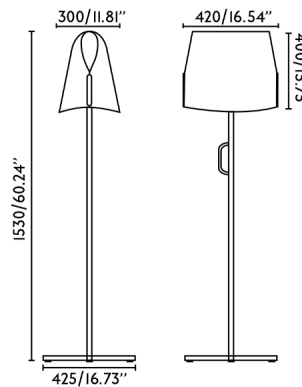

LUANG is a locally manufactured living room floor lamp designed by Faro Lab. The Luang family is inspired by the art and hand - crafted objects made with papyrus and natural fibres in Southeast Asia and by how they create incredibly formal poetic and complex volumetric objects from flat elements. It has a minimalist structure that contrasts profoundly with the free and organic appearance of its shade which, by not having a structure and being materialised exclusively in papyrus, lights up entirely. This model's shade is camel, providing a very natural, cosy light. Lighting solutions designed for global markets, compatible with mains voltages: 110 - 120V and 220 - 240V.

General characteristics

| | |
|---------------------|-----------|
| Fixation | Floor |
| Type | II |
| IP | 20 |
| voltage | 100V-240V |
| Cable meters | 1800mm |
| Switch type | On/Off |
| Max. Power | 15W |