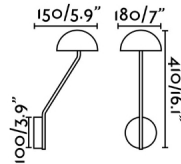

General characteristics

Fixation	Wall
Type	I
IP	20
voltage	220V-240V
Hertz	50/60Hz
Max. Power	6W

Material

Body/Structure	Steel
Diffuser	PMMA

Finish

Body/Structure	Matt Black
Diffuser	Transparent

Lighting characteristics