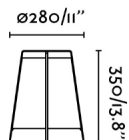

General characteristics

Fixation	Table
Type	II
IP	20
voltage	100V-240V
Hertz	50/60Hz
Cable meters	1700mm
Switch type	On/Off
Max. Power	15W

Material

Body/Structure	Steel
Screen	Parchment

Finish

Body/Structure	Matt Black
Screen	Beige