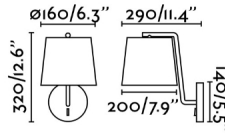

General characteristics

Fixation	Wall
Type	I
IP	20
voltage	100V-240V
Hertz	50/60Hz
Switch type	On/Off
Max. Power	15W

Material

Body/Structure	Steel
Screen	Textile

Finish

Body/Structure	Satin Nickel
Screen	White